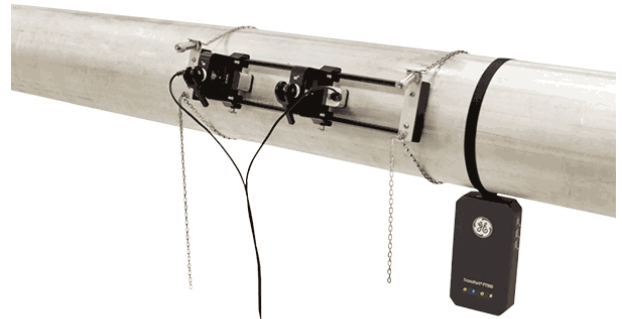

## PANAMETRICS PT900 LIQUID FLOW METER

### Panametrics PT900 Liquid Flow Meter

A new addition by GE Panametrics, the PT900 Liquid Flow Meter, is now available from TR Calibration! This next-generation device allows you to program and access flow readings remotely through the user-friendly, intuitive android app.

## Buy Now and Save!

**20% OFF!**  
**PT900 ONLY**  
**\$10,750\***

+

**Free Samsung Galaxy  
Tab A 8 Wifi (16GB)  
Tablet valued at \$298**

- ✓ Power adapter, mounting strap with magnet, transducer cable, outer diameter measuring tape, SD card with PT900 application
- ✓ Single channel PT900 Transmitter with internal rechargeable battery
- ✓ Transducers for pipes 50 to 600 mm in diameter (-40 to 150 °C)
- ✓ Soft carry-case

**For an additional \$1,200\*, receive  
a GE PocketMike Thickness Gauge!**

- ✓ Compact stainless steel design
- ✓ High-contrast LCD display
- ✓ Easy operation via four keys
- ✓ Integrated, exchangeable 5 MHz probe